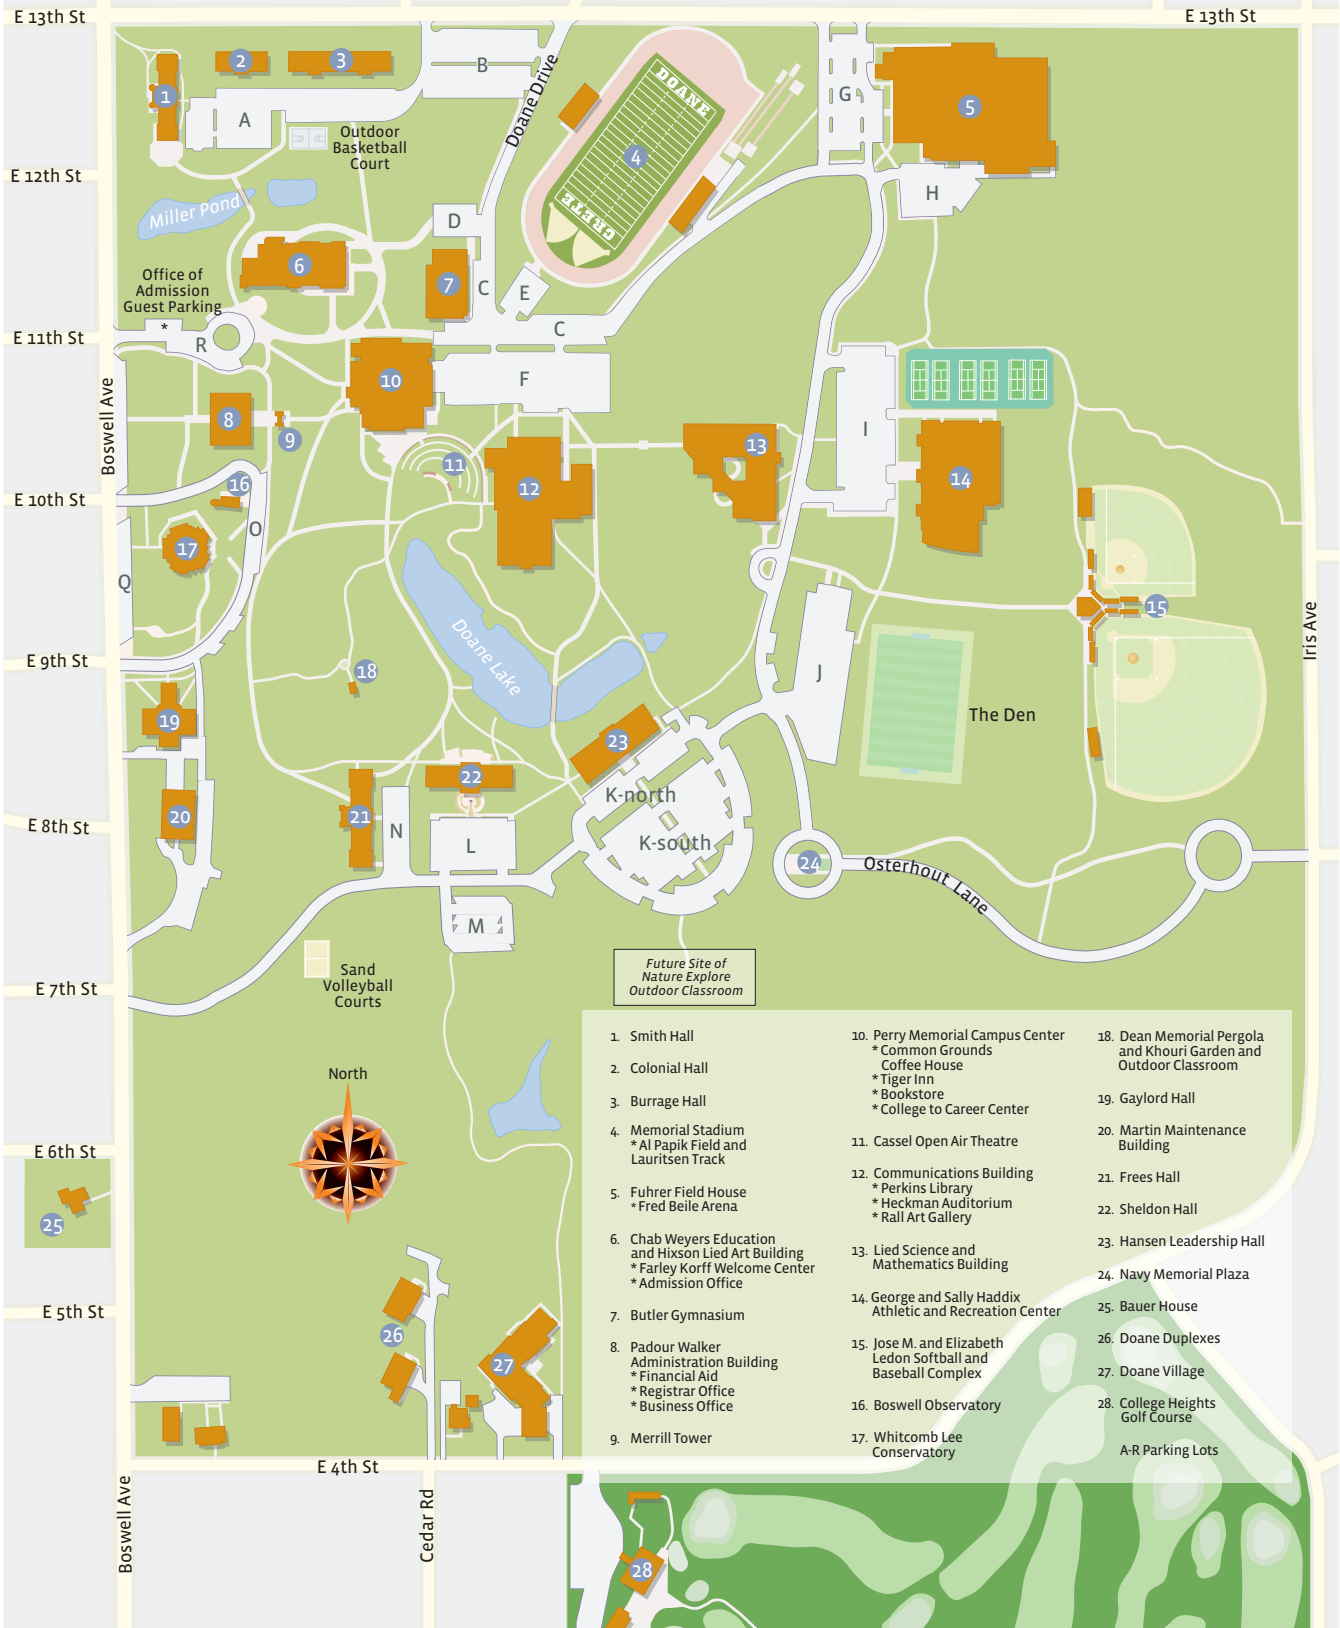

# DOANE UNIVERSITY

Future Site of Nature Explore Outdoor Classroom

- |  |  |   |
|--|--|---|
| 1. Smith Hall  | 10. Perry Memorial Campus Center<br>* Common Grounds<br>* Coffee House<br>* Tiger Inn<br>* Bookstore<br>* College to Career Center | 18. Dean Memorial Pergola and Khouri Garden and Outdoor Classroom |
| 2. Colonial Hall   | 11. Cassel Open Air Theatre  | 19. Gaylord Hall  |
| 3. Burrage Hall  | 12. Communications Building<br>* Perkins Library<br>* Heckman Auditorium<br>* Rall Art Gallery                                     | 20. Martin Maintenance Building                                   |
| 4. Memorial Stadium<br>* Al Papik Field and Lauritsen Track  | 13. Lied Science and Mathematics Building  | 21. Frees Hall  |
| 5. Fuhrer Field House<br>* Fred Beile Arena  | 14. George and Sally Haddix Athletic and Recreation Center   | 22. Sheldon Hall  |
| 6. Chab Weyers Education and Hixson Lied Art Building<br>* Farley Korff Welcome Center<br>* Admission Office | 15. Jose M. and Elizabeth Ledon Softball and Baseball Complex  | 23. Hansen Leadership Hall  |
| 7. Butler Gymnasium  | 16. Boswell Observatory  | 24. Navy Memorial Plaza   |
| 8. Padour Walker Administration Building<br>* Financial Aid<br>* Registrar Office<br>* Business Office       | 17. Whitcomb Lee Conservatory  | 25. Bauer House   |
| 9. Merrill Tower   |  | 26. Doane Duplexes  |
|  |  | 27. Doane Village   |
|  |  | 28. College Heights Golf Course                                   |
- A-R Parking Lots